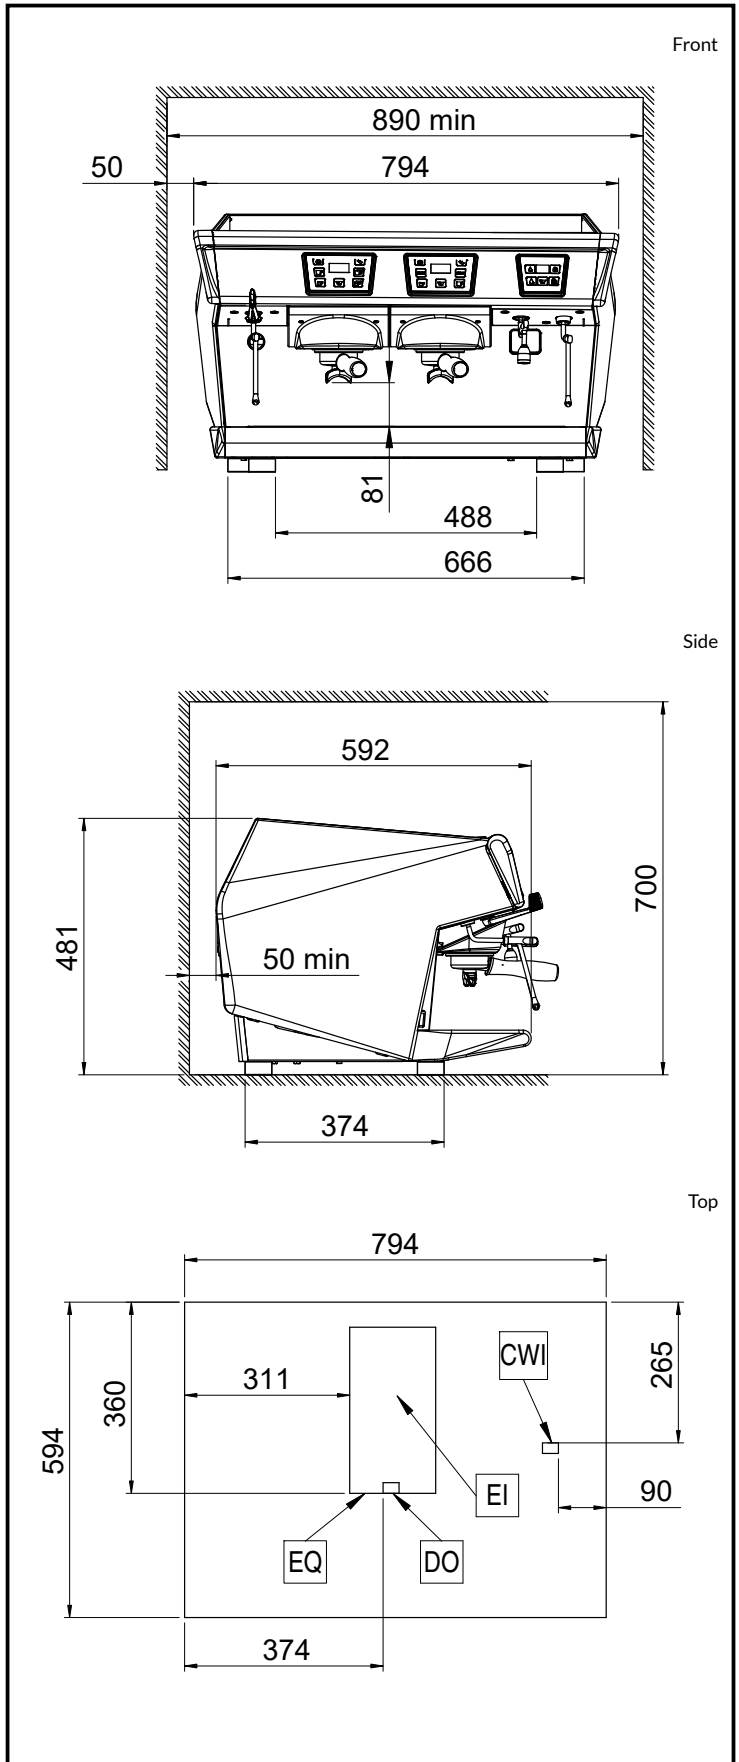

AURA 2 groups

Electric

Supply voltage:

602948 (UAURA2UL) 220 V/1 ph/60 Hz

Electrical power, max: 4.3 kW

Plug type: Cable without plug

Water:

Cold water temperature
(min/max): 5 / 60 °C

Key Information:

External dimensions,
Width:

31 1/4" (794 mm)

External dimensions,
Depth:

23 5/16" (592 mm)

External dimensions,
Height:

19 5/16" (490 mm)

External dimensions,
Weight:

161 lbs (73 kg)

Net weight:

161 lbs (73 kg)

Shipping width:

43 5/16" (1100 mm)

Shipping depth:

29 1/2" (750 mm)

Shipping height:

33 1/16" (840 mm)

Shipping weight:

198 lbs (90 kg)

Shipping volume:

0.7 m³

Certifications

The company reserves the right to make modifications to the products without prior notice. All information correct at time of printing.

2024.12.07

Part of

Electrolux
Professional
Group

UNIC